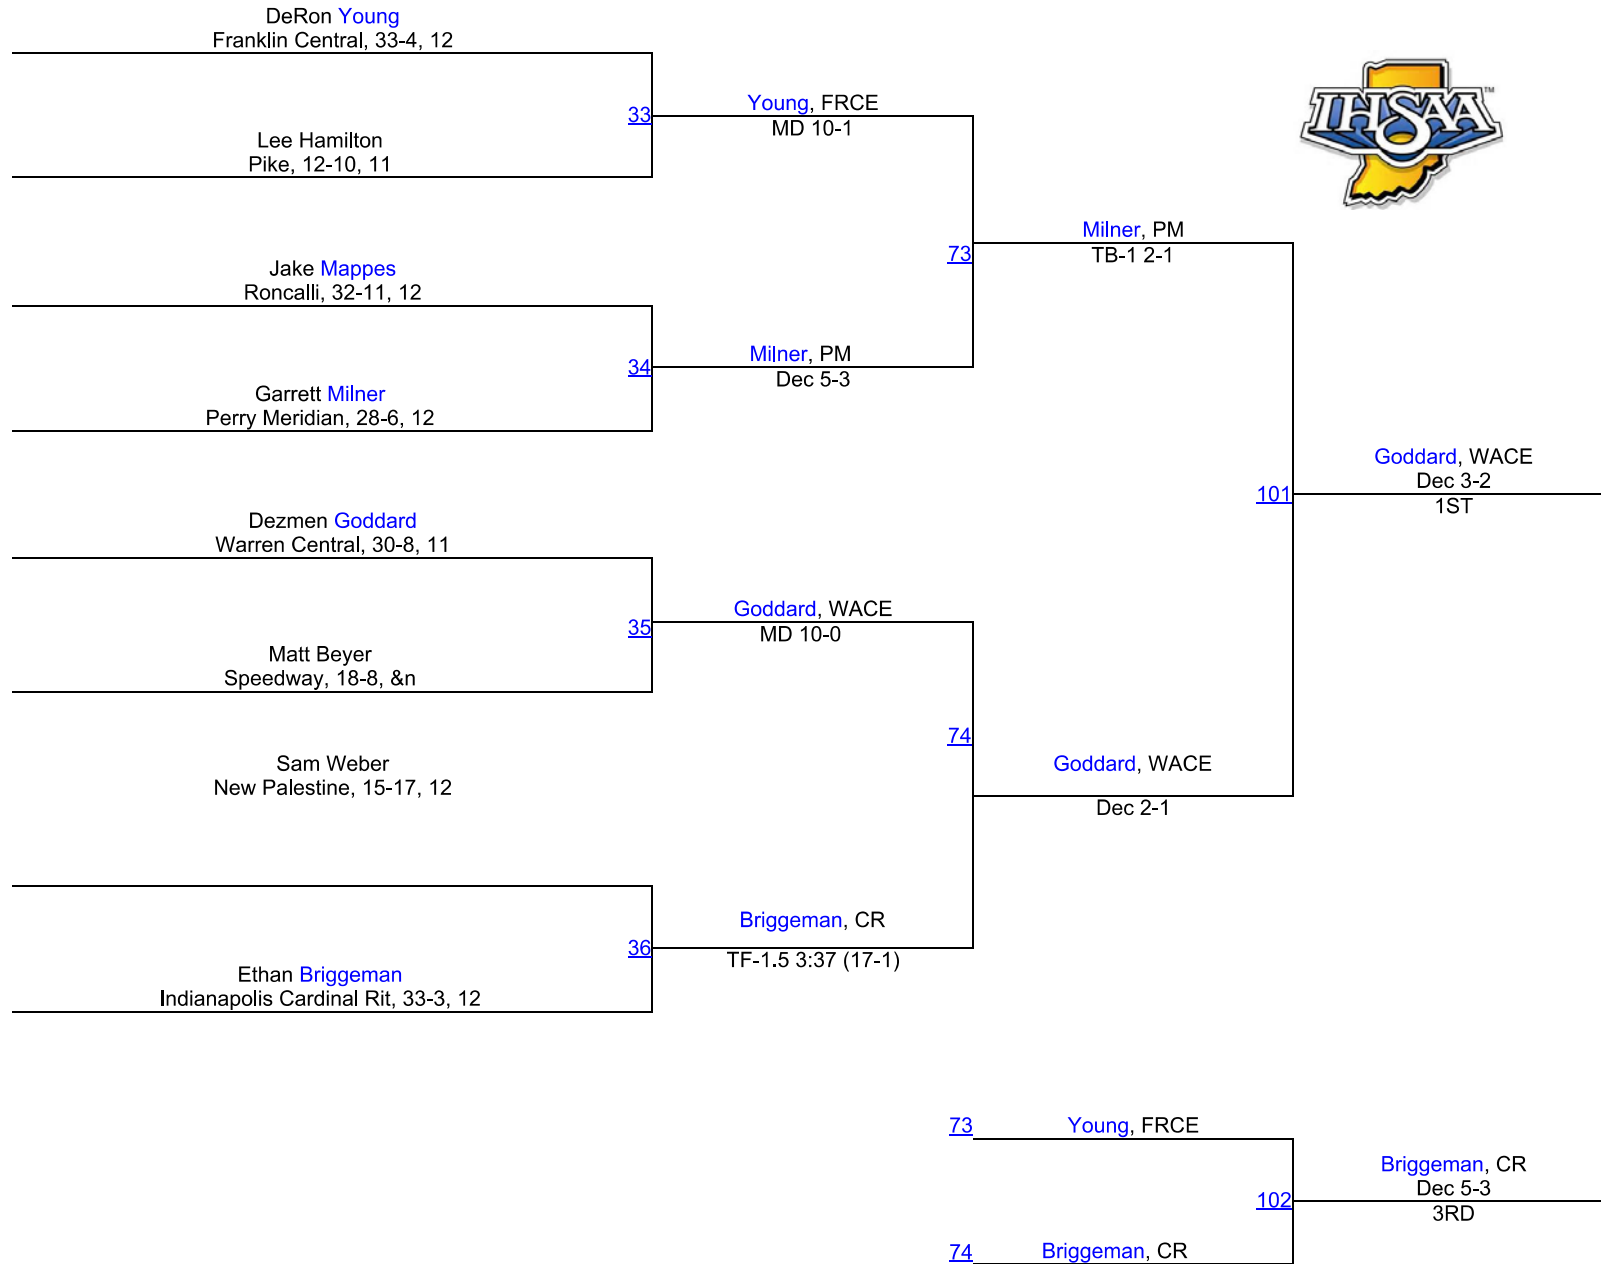

Team Scores

1.	Perry Meridian	207.0
2.	Warren Central	174.0
3.	New Palestine	116.5
4.	Roncalli	48.0
5.	Franklin Central	43.5
6.	Triton Central	39.0
7.	Pike	36.0
8.	Greenfield-Central	32.0
9.	Southport	27.0
10.	Beech Grove	25.5
11.	Indianapolis Cardinal Ritter	16.5
12.	Indianapolis Scecina	11.0
13.	Indianapolis Howe	6.0
14.	Indianapolis Arsenal Technical	0.0
14.	Indianapolis Broad Ripple	0.0
14.	Indianapolis Crispus Attucks	0.0
14.	Indianapolis Manual	0.0
14.	Indianapolis Washington	0.0
14.	Mt. Vernon (Fortville)	0.0
14.	Shelbyville	0.0
14.	Speedway	0.0

IHSAA Regional @ Perry Meridian

132

IHSAA Regional @ Perry Meridian

138

IHSAA Regional @ Perry Meridian

145

IHSAA Regional @ Perry Meridian

152

IHSAA Regional @ Perry Meridian

160

IHSAA Regional @ Perry Meridian

170

IHSAA Regional @ Perry Meridian

182

IHSAA Regional @ Perry Meridian

195