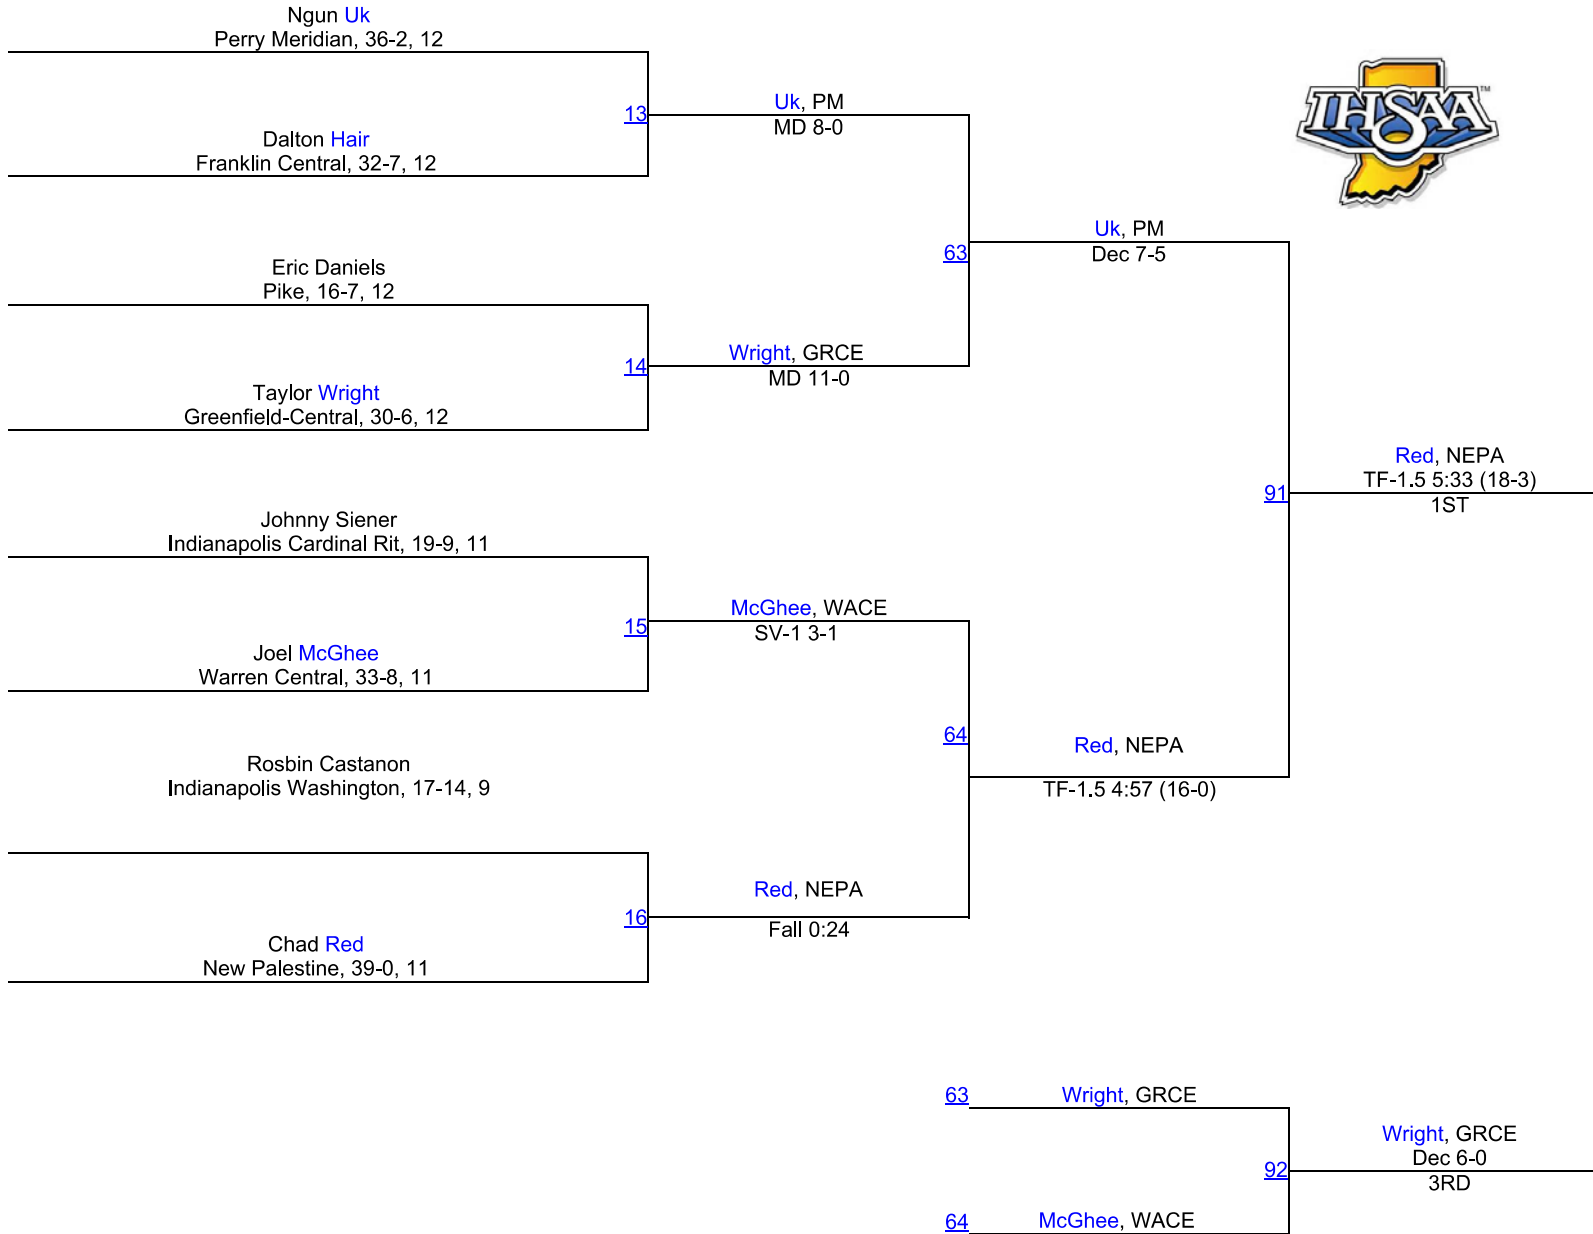

Team Scores

1.	Perry Meridian	207.0
2.	Warren Central	174.0
3.	New Palestine	116.5
4.	Roncalli	48.0
5.	Franklin Central	43.5
6.	Triton Central	39.0
7.	Pike	36.0
8.	Greenfield-Central	32.0
9.	Southport	27.0
10.	Beech Grove	25.5
11.	Indianapolis Cardinal Ritter	16.5
12.	Indianapolis Scecina	11.0
13.	Indianapolis Howe	6.0
14.	Indianapolis Arsenal Technical	0.0
14.	Indianapolis Broad Ripple	0.0
14.	Indianapolis Crispus Attucks	0.0
14.	Indianapolis Manual	0.0
14.	Indianapolis Washington	0.0
14.	Mt. Vernon (Fortville)	0.0
14.	Shelbyville	0.0
14.	Speedway	0.0

IHSAA Regional @ Perry Meridian

106

IHSAA Regional @ Perry Meridian

113

IHSAA Regional @ Perry Meridian

120

IHSAA Regional @ Perry Meridian

126

IHSAA Regional @ Perry Meridian

132

IHSAA Regional @ Perry Meridian

138

IHSAA Regional @ Perry Meridian

145

IHSAA Regional @ Perry Meridian

152