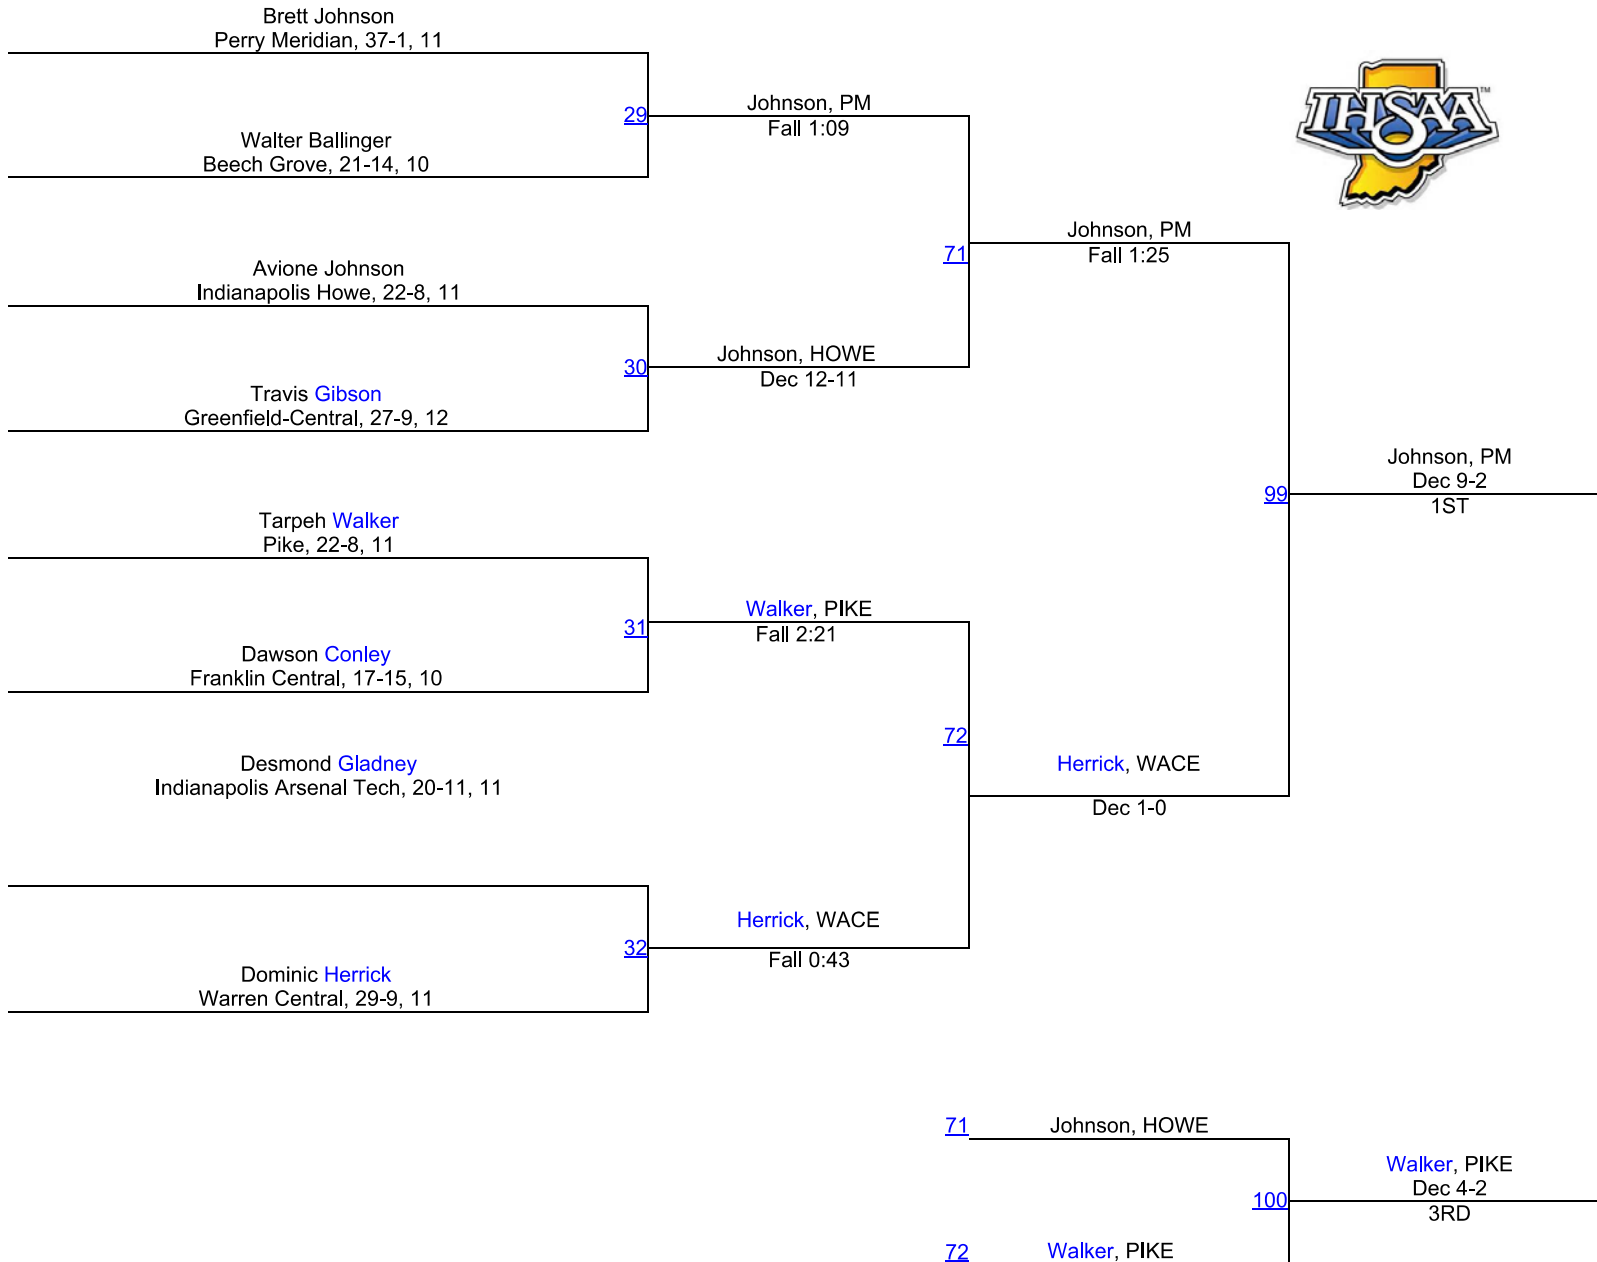

Team Scores

1.	Perry Meridian	207.0
2.	Warren Central	174.0
3.	New Palestine	116.5
4.	Roncalli	48.0
5.	Franklin Central	43.5
6.	Triton Central	39.0
7.	Pike	36.0
8.	Greenfield-Central	32.0
9.	Southport	27.0
10.	Beech Grove	25.5
11.	Indianapolis Cardinal Ritter	16.5
12.	Indianapolis Scecina	11.0
13.	Indianapolis Howe	6.0
14.	Indianapolis Arsenal Technical	0.0
14.	Indianapolis Broad Ripple	0.0
14.	Indianapolis Crispus Attucks	0.0
14.	Indianapolis Manual	0.0
14.	Indianapolis Washington	0.0
14.	Mt. Vernon (Fortville)	0.0
14.	Shelbyville	0.0
14.	Speedway	0.0

IHSAA Regional @ Perry Meridian

106

IHSAA Regional @ Perry Meridian

113

IHSAA Regional @ Perry Meridian

120

IHSAA Regional @ Perry Meridian

126

IHSAA Regional @ Perry Meridian

132

IHSAA Regional @ Perry Meridian

138

IHSAA Regional @ Perry Meridian

145

IHSAA Regional @ Perry Meridian

152

IHSAA Regional @ Perry Meridian

160

IHSAA Regional @ Perry Meridian

170

IHSAA Regional @ Perry Meridian

182

IHSAA Regional @ Perry Meridian

195