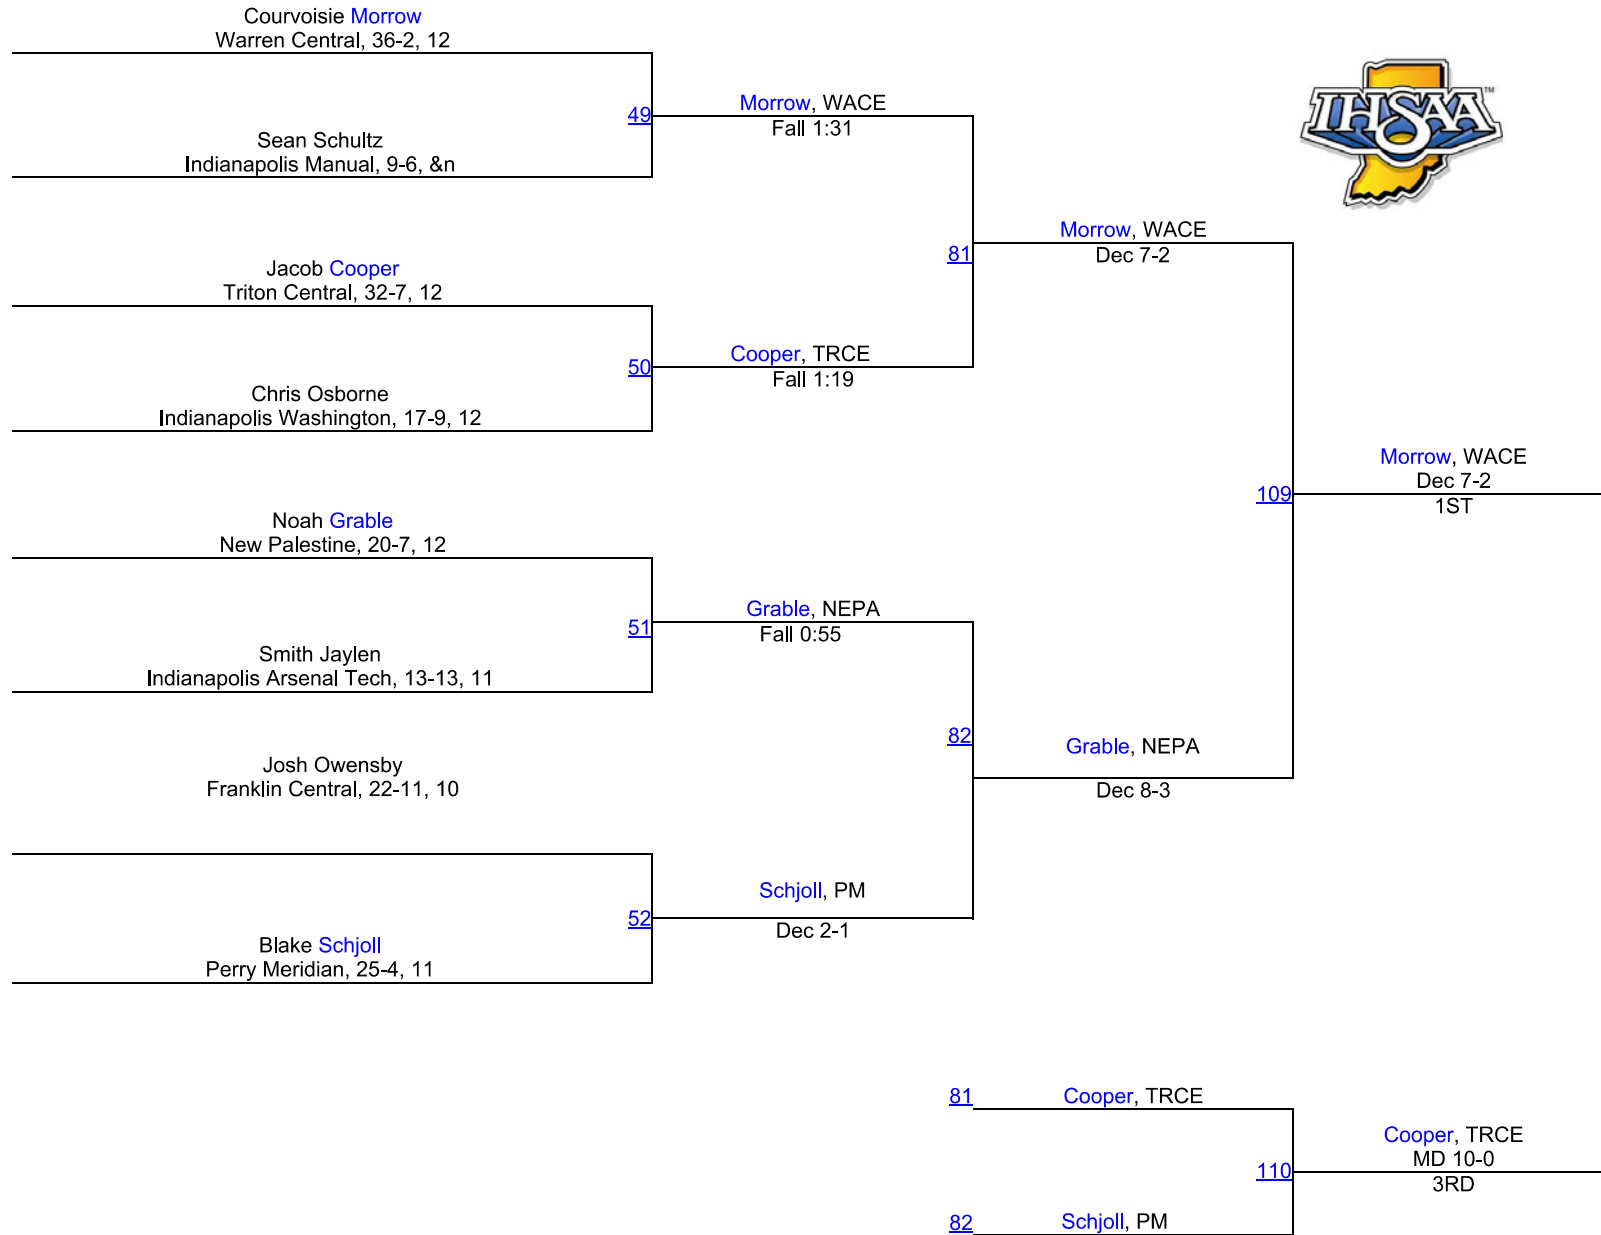

IHSAA Regional @ Perry Meridian

220