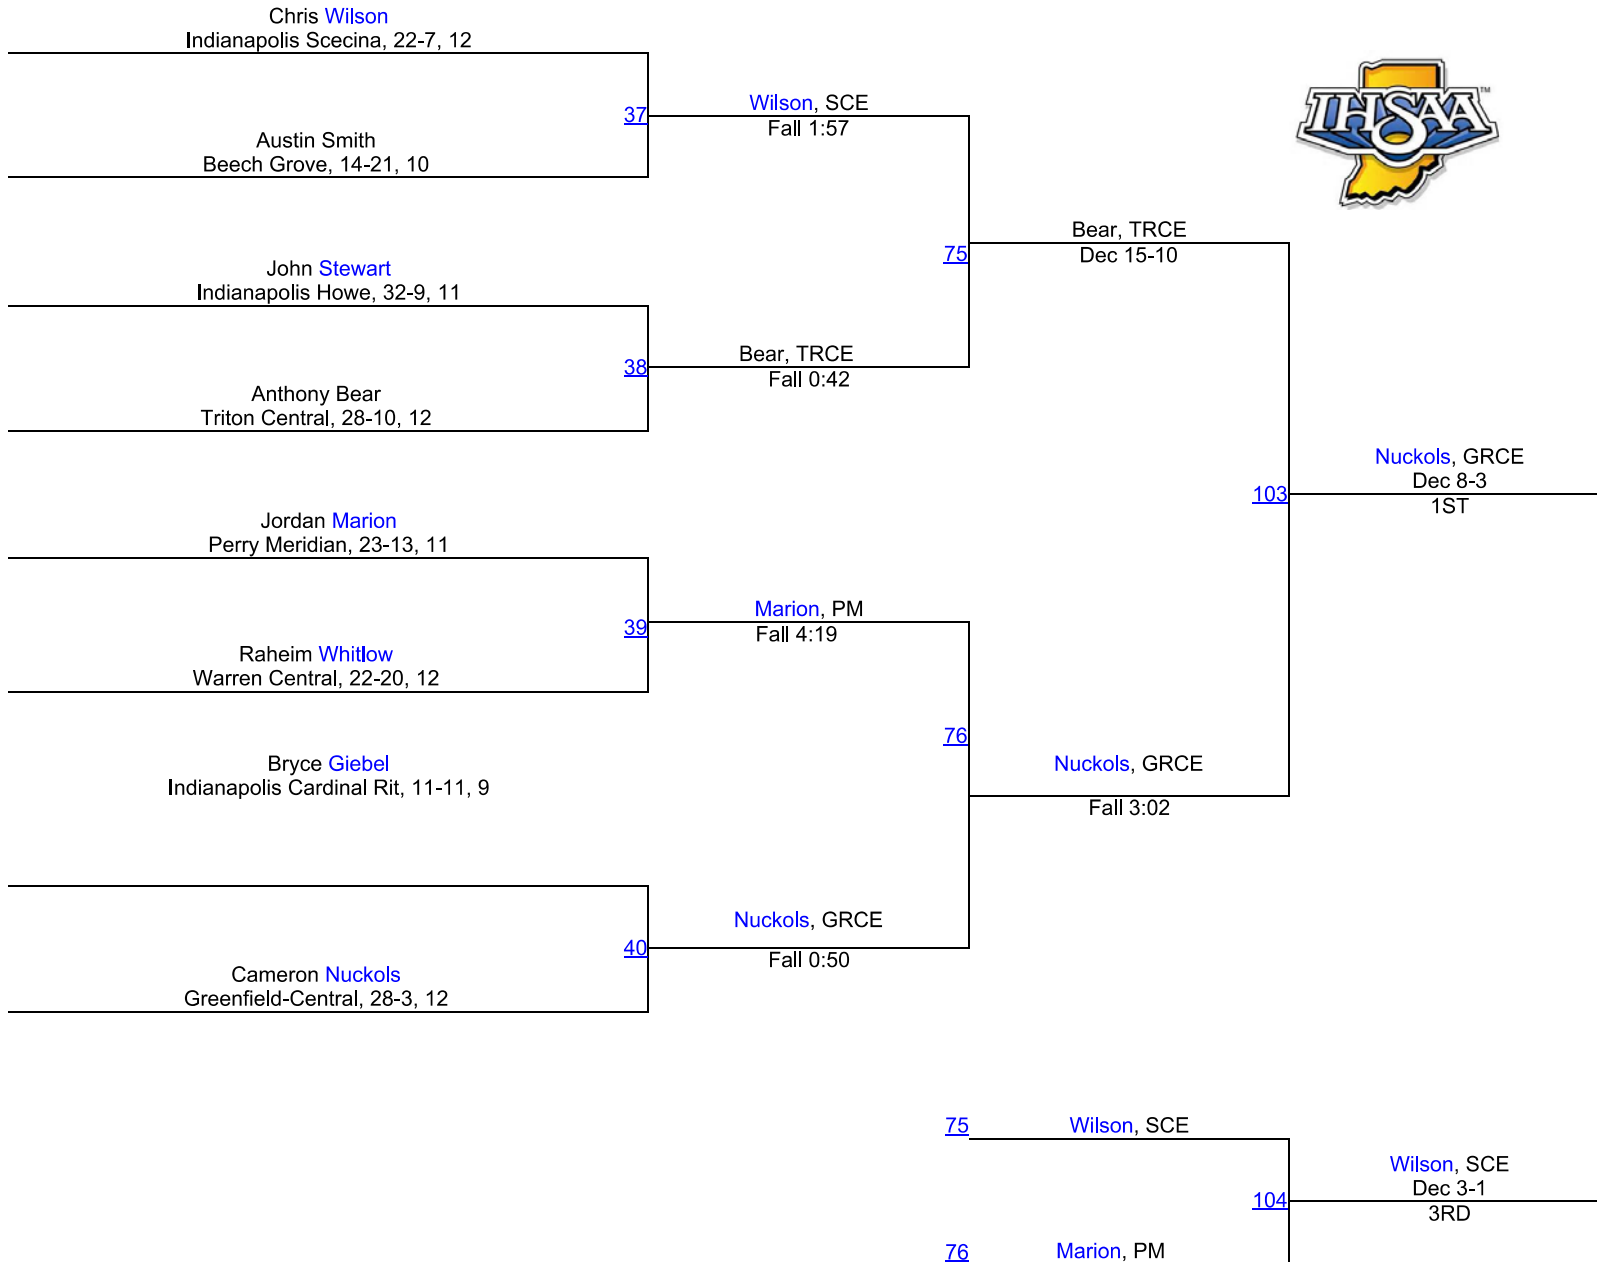

Team Scores

1.	Perry Meridian	207.0
2.	Warren Central	174.0
3.	New Palestine	116.5
4.	Roncalli	48.0
5.	Franklin Central	43.5
6.	Triton Central	39.0
7.	Pike	36.0
8.	Greenfield-Central	32.0
9.	Southport	27.0
10.	Beech Grove	25.5
11.	Indianapolis Cardinal Ritter	16.5
12.	Indianapolis Scecina	11.0
13.	Indianapolis Howe	6.0
14.	Indianapolis Arsenal Technical	0.0
14.	Indianapolis Broad Ripple	0.0
14.	Indianapolis Crispus Attucks	0.0
14.	Indianapolis Manual	0.0
14.	Indianapolis Washington	0.0
14.	Mt. Vernon (Fortville)	0.0
14.	Shelbyville	0.0
14.	Speedway	0.0

IHSAA Regional @ Perry Meridian

132

IHSAA Regional @ Perry Meridian

138

IHSAA Regional @ Perry Meridian

145

IHSAA Regional @ Perry Meridian

152

IHSAA Regional @ Perry Meridian

160

IHSAA Regional @ Perry Meridian

170

IHSAA Regional @ Perry Meridian

182

IHSAA Regional @ Perry Meridian

195