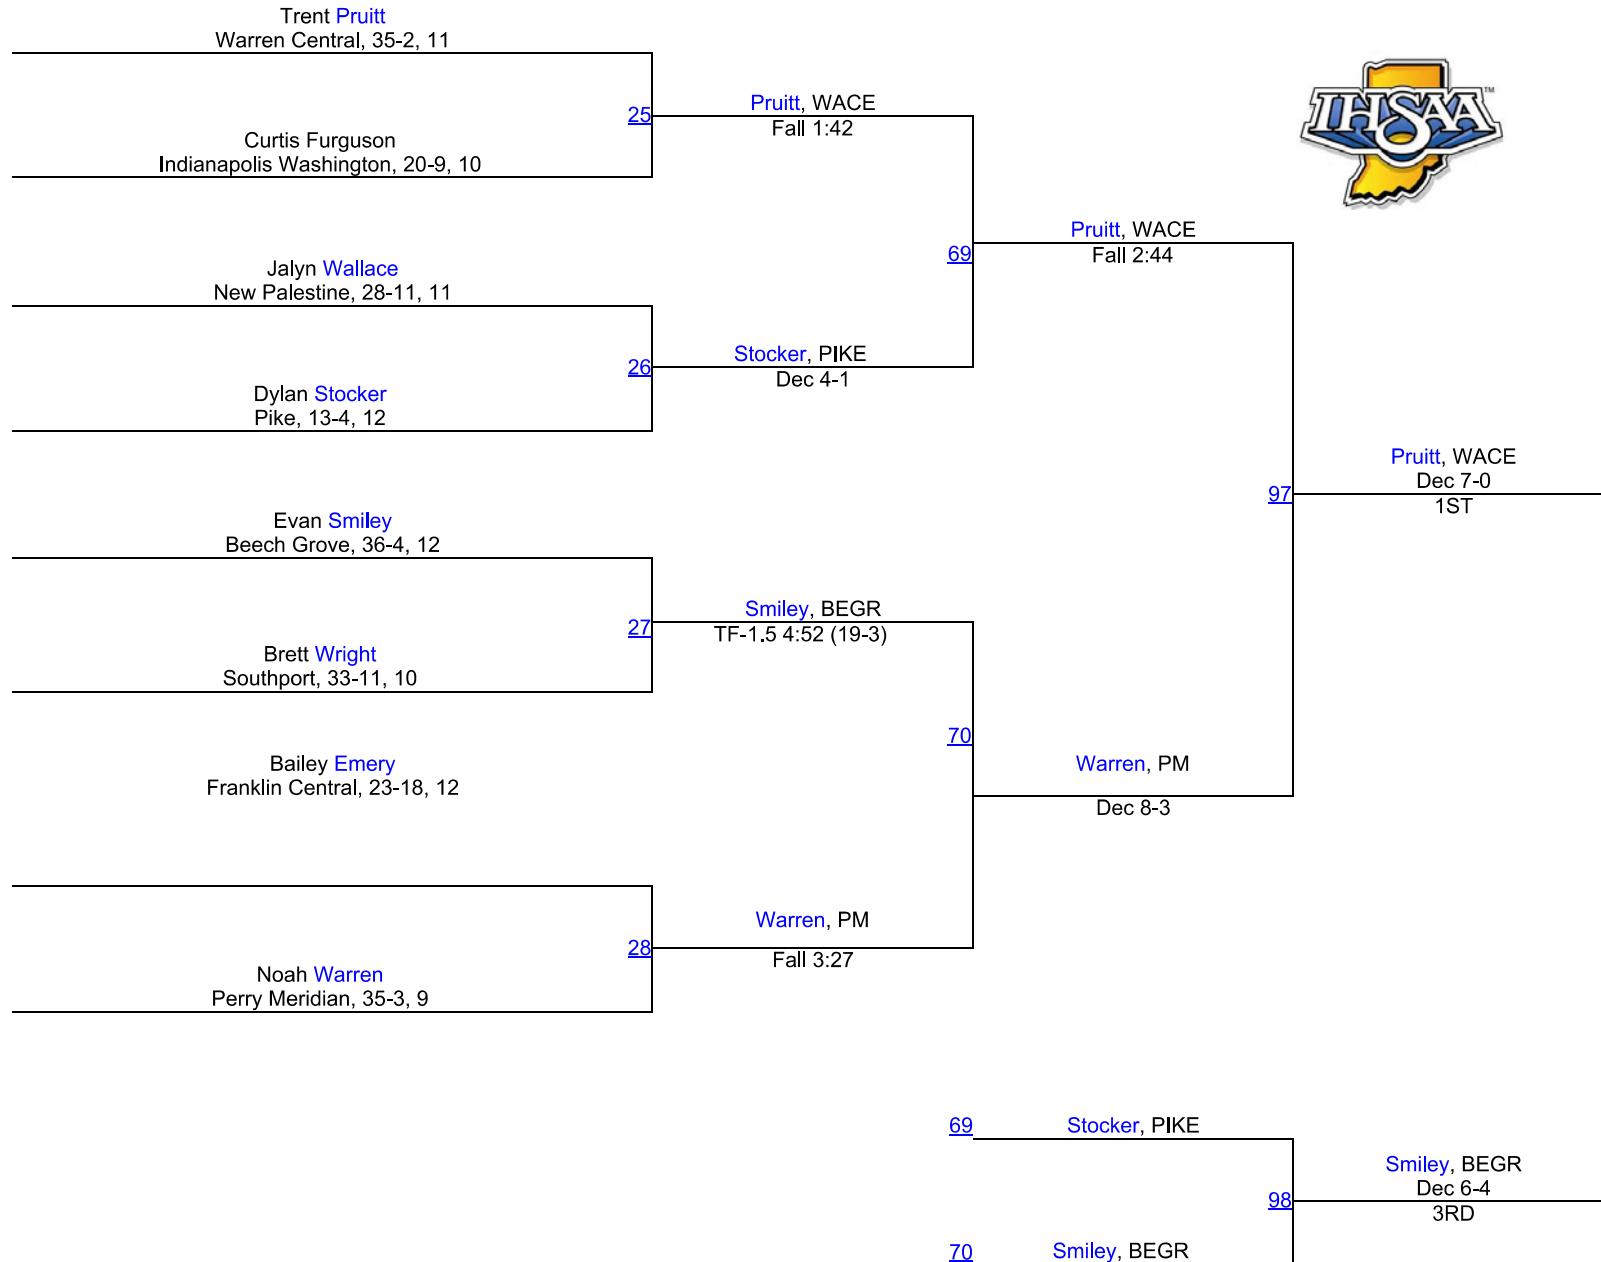

Team Scores

1.	Perry Meridian	207.0
2.	Warren Central	174.0
3.	New Palestine	116.5
4.	Roncalli	48.0
5.	Franklin Central	43.5
6.	Triton Central	39.0
7.	Pike	36.0
8.	Greenfield-Central	32.0
9.	Southport	27.0
10.	Beech Grove	25.5
11.	Indianapolis Cardinal Ritter	16.5
12.	Indianapolis Scecina	11.0
13.	Indianapolis Howe	6.0
14.	Indianapolis Arsenal Technical	0.0
14.	Indianapolis Broad Ripple	0.0
14.	Indianapolis Crispus Attucks	0.0
14.	Indianapolis Manual	0.0
14.	Indianapolis Washington	0.0
14.	Mt. Vernon (Fortville)	0.0
14.	Shelbyville	0.0
14.	Speedway	0.0

IHSAA Regional @ Perry Meridian

132

IHSAA Regional @ Perry Meridian

138

IHSAA Regional @ Perry Meridian

145

IHSAA Regional @ Perry Meridian

152

IHSAA Regional @ Perry Meridian

160

IHSAA Regional @ Perry Meridian

170

IHSAA Regional @ Perry Meridian

182

IHSAA Regional @ Perry Meridian

195