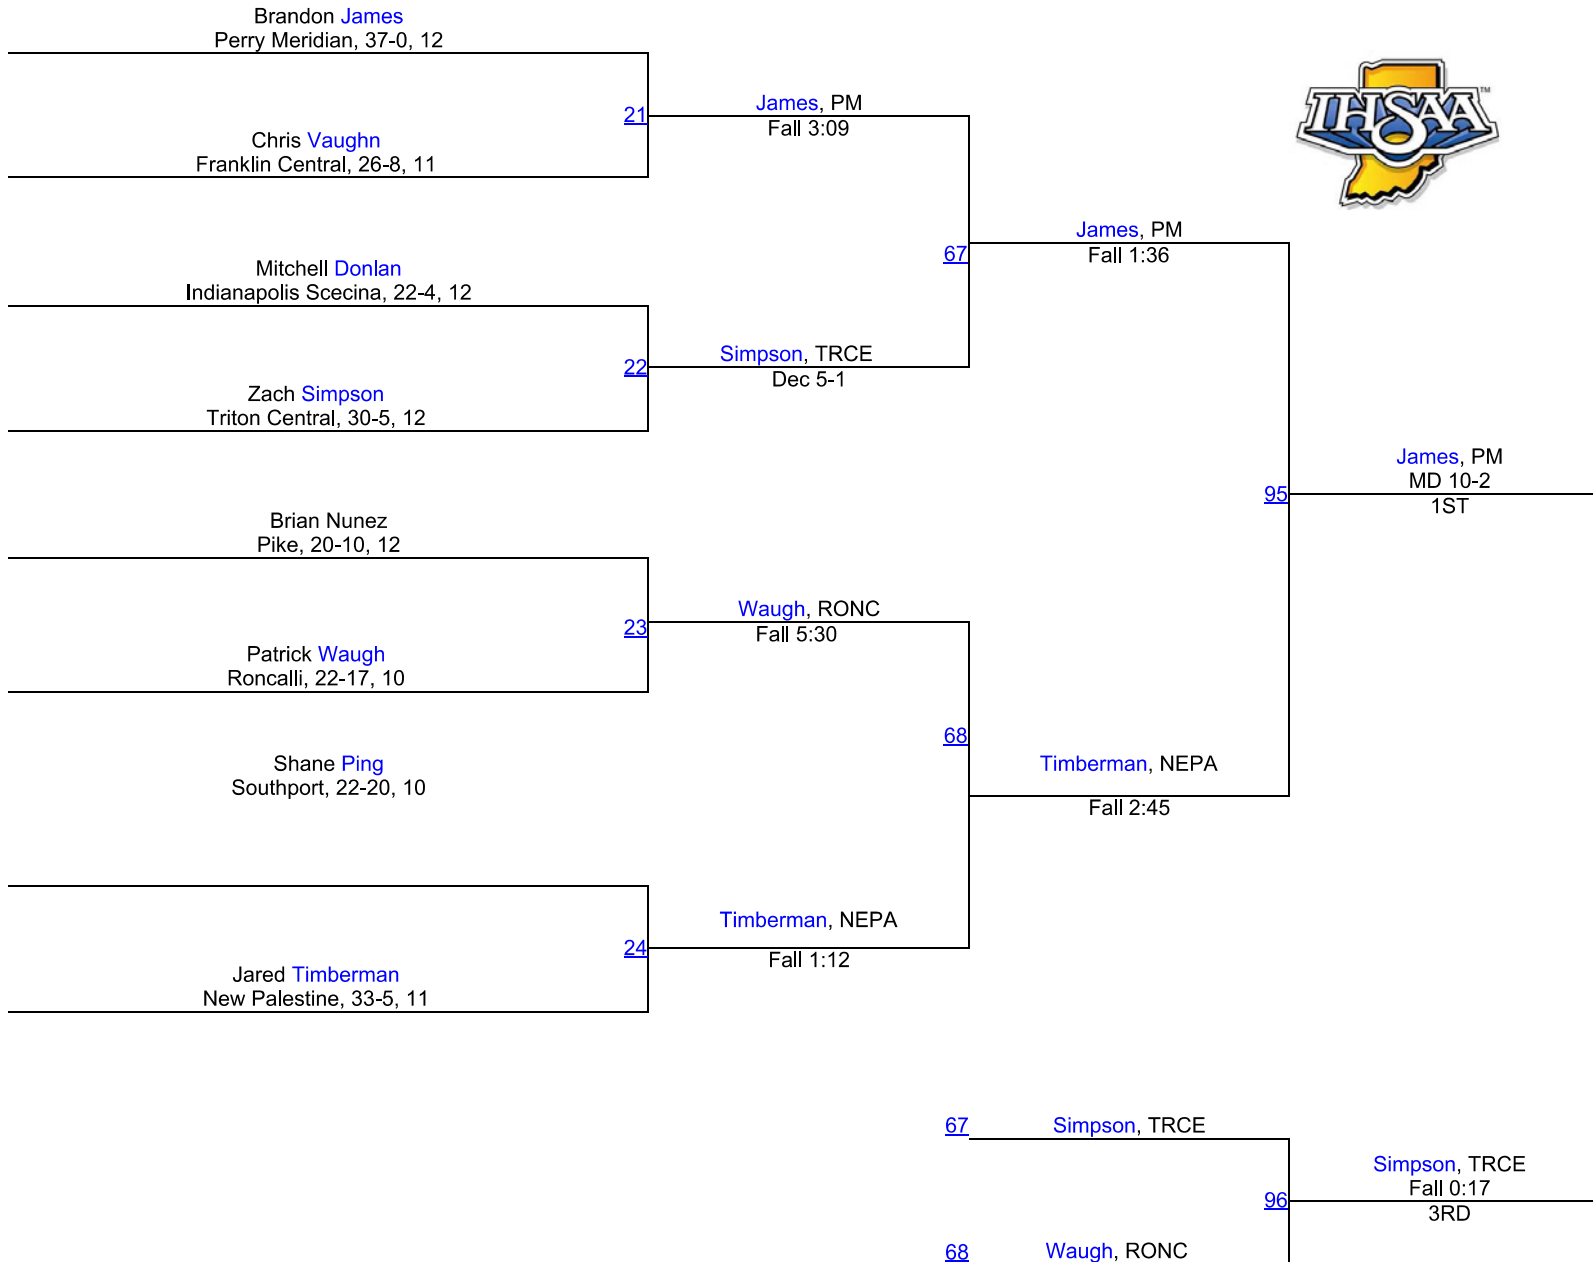

Team Scores

1.	Perry Meridian	207.0
2.	Warren Central	174.0
3.	New Palestine	116.5
4.	Roncalli	48.0
5.	Franklin Central	43.5
6.	Triton Central	39.0
7.	Pike	36.0
8.	Greenfield-Central	32.0
9.	Southport	27.0
10.	Beech Grove	25.5
11.	Indianapolis Cardinal Ritter	16.5
12.	Indianapolis Scecina	11.0
13.	Indianapolis Howe	6.0
14.	Indianapolis Arsenal Technical	0.0
14.	Indianapolis Broad Ripple	0.0
14.	Indianapolis Crispus Attucks	0.0
14.	Indianapolis Manual	0.0
14.	Indianapolis Washington	0.0
14.	Mt. Vernon (Fortville)	0.0
14.	Shelbyville	0.0
14.	Speedway	0.0

IHSAA Regional @ Perry Meridian

106

IHSAA Regional @ Perry Meridian

113

IHSAA Regional @ Perry Meridian

120

IHSAA Regional @ Perry Meridian

126

IHSAA Regional @ Perry Meridian

132

IHSAA Regional @ Perry Meridian

138

IHSAA Regional @ Perry Meridian

145

IHSAA Regional @ Perry Meridian

152