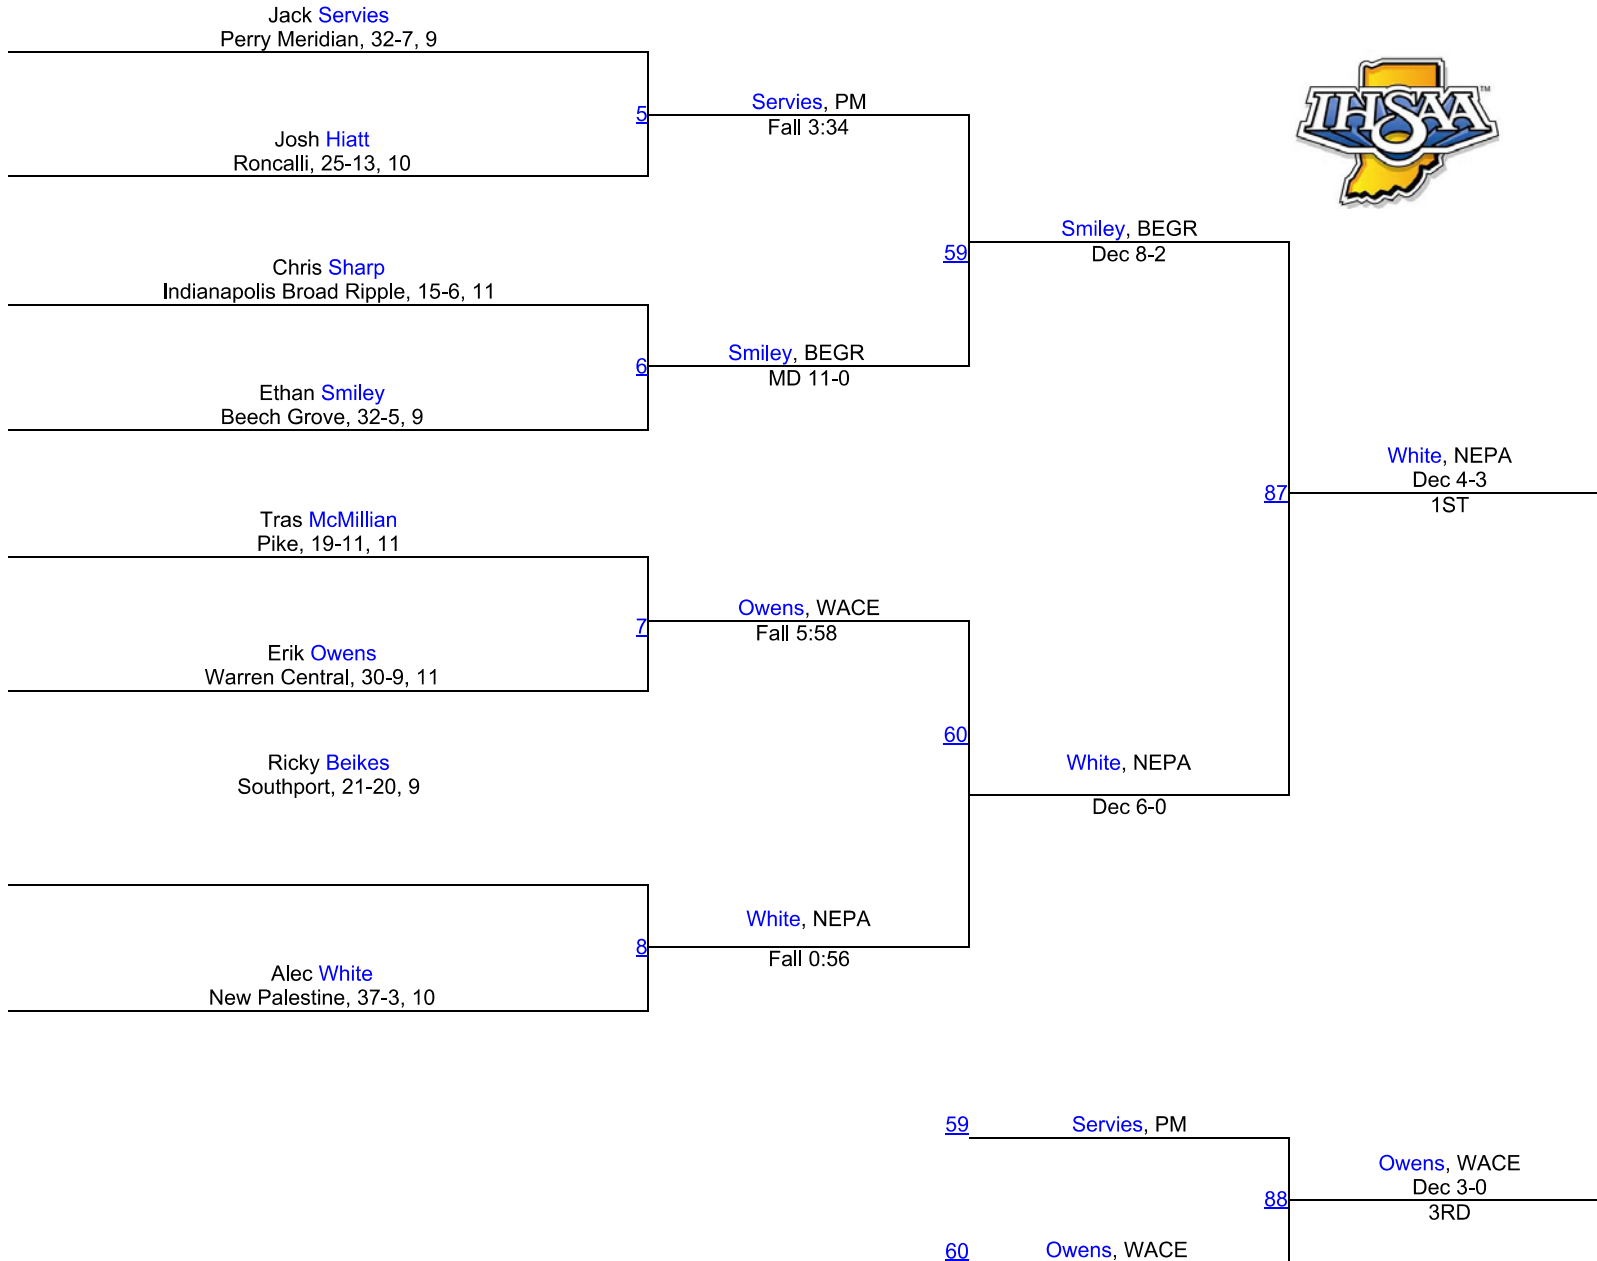

Team Scores

1.	Perry Meridian	207.0
2.	Warren Central	174.0
3.	New Palestine	116.5
4.	Roncalli	48.0
5.	Franklin Central	43.5
6.	Triton Central	39.0
7.	Pike	36.0
8.	Greenfield-Central	32.0
9.	Southport	27.0
10.	Beech Grove	25.5
11.	Indianapolis Cardinal Ritter	16.5
12.	Indianapolis Scecina	11.0
13.	Indianapolis Howe	6.0
14.	Indianapolis Arsenal Technical	0.0
14.	Indianapolis Broad Ripple	0.0
14.	Indianapolis Crispus Attucks	0.0
14.	Indianapolis Manual	0.0
14.	Indianapolis Washington	0.0
14.	Mt. Vernon (Fortville)	0.0
14.	Shelbyville	0.0
14.	Speedway	0.0

IHSAA Regional @ Perry Meridian

106

IHSAA Regional @ Perry Meridian

113

IHSAA Regional @ Perry Meridian

120

IHSAA Regional @ Perry Meridian

126