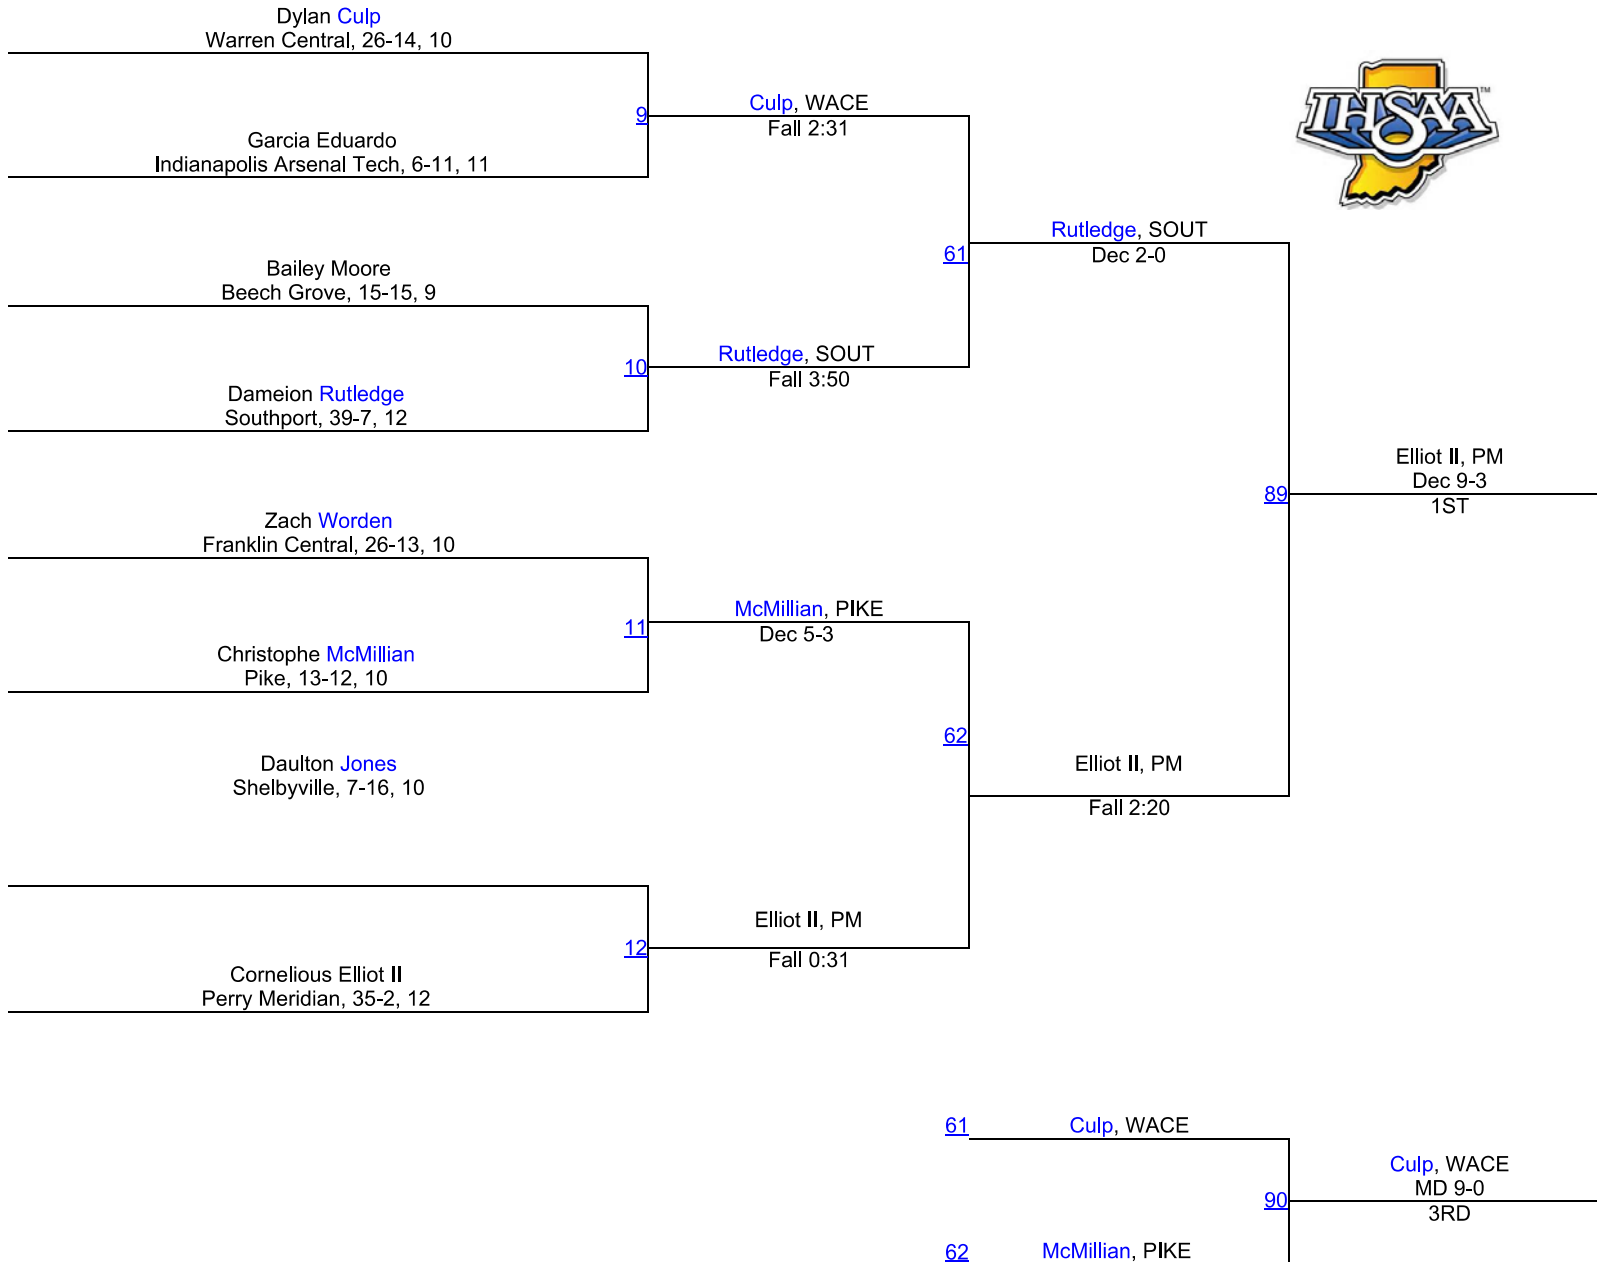

Team Scores

1.	Perry Meridian	207.0
2.	Warren Central	174.0
3.	New Palestine	116.5
4.	Roncalli	48.0
5.	Franklin Central	43.5
6.	Triton Central	39.0
7.	Pike	36.0
8.	Greenfield-Central	32.0
9.	Southport	27.0
10.	Beech Grove	25.5
11.	Indianapolis Cardinal Ritter	16.5
12.	Indianapolis Scecina	11.0
13.	Indianapolis Howe	6.0
14.	Indianapolis Arsenal Technical	0.0
14.	Indianapolis Broad Ripple	0.0
14.	Indianapolis Crispus Attucks	0.0
14.	Indianapolis Manual	0.0
14.	Indianapolis Washington	0.0
14.	Mt. Vernon (Fortville)	0.0
14.	Shelbyville	0.0
14.	Speedway	0.0

IHSAA Regional @ Perry Meridian

106

IHSAA Regional @ Perry Meridian

113

IHSAA Regional @ Perry Meridian

120

IHSAA Regional @ Perry Meridian

126