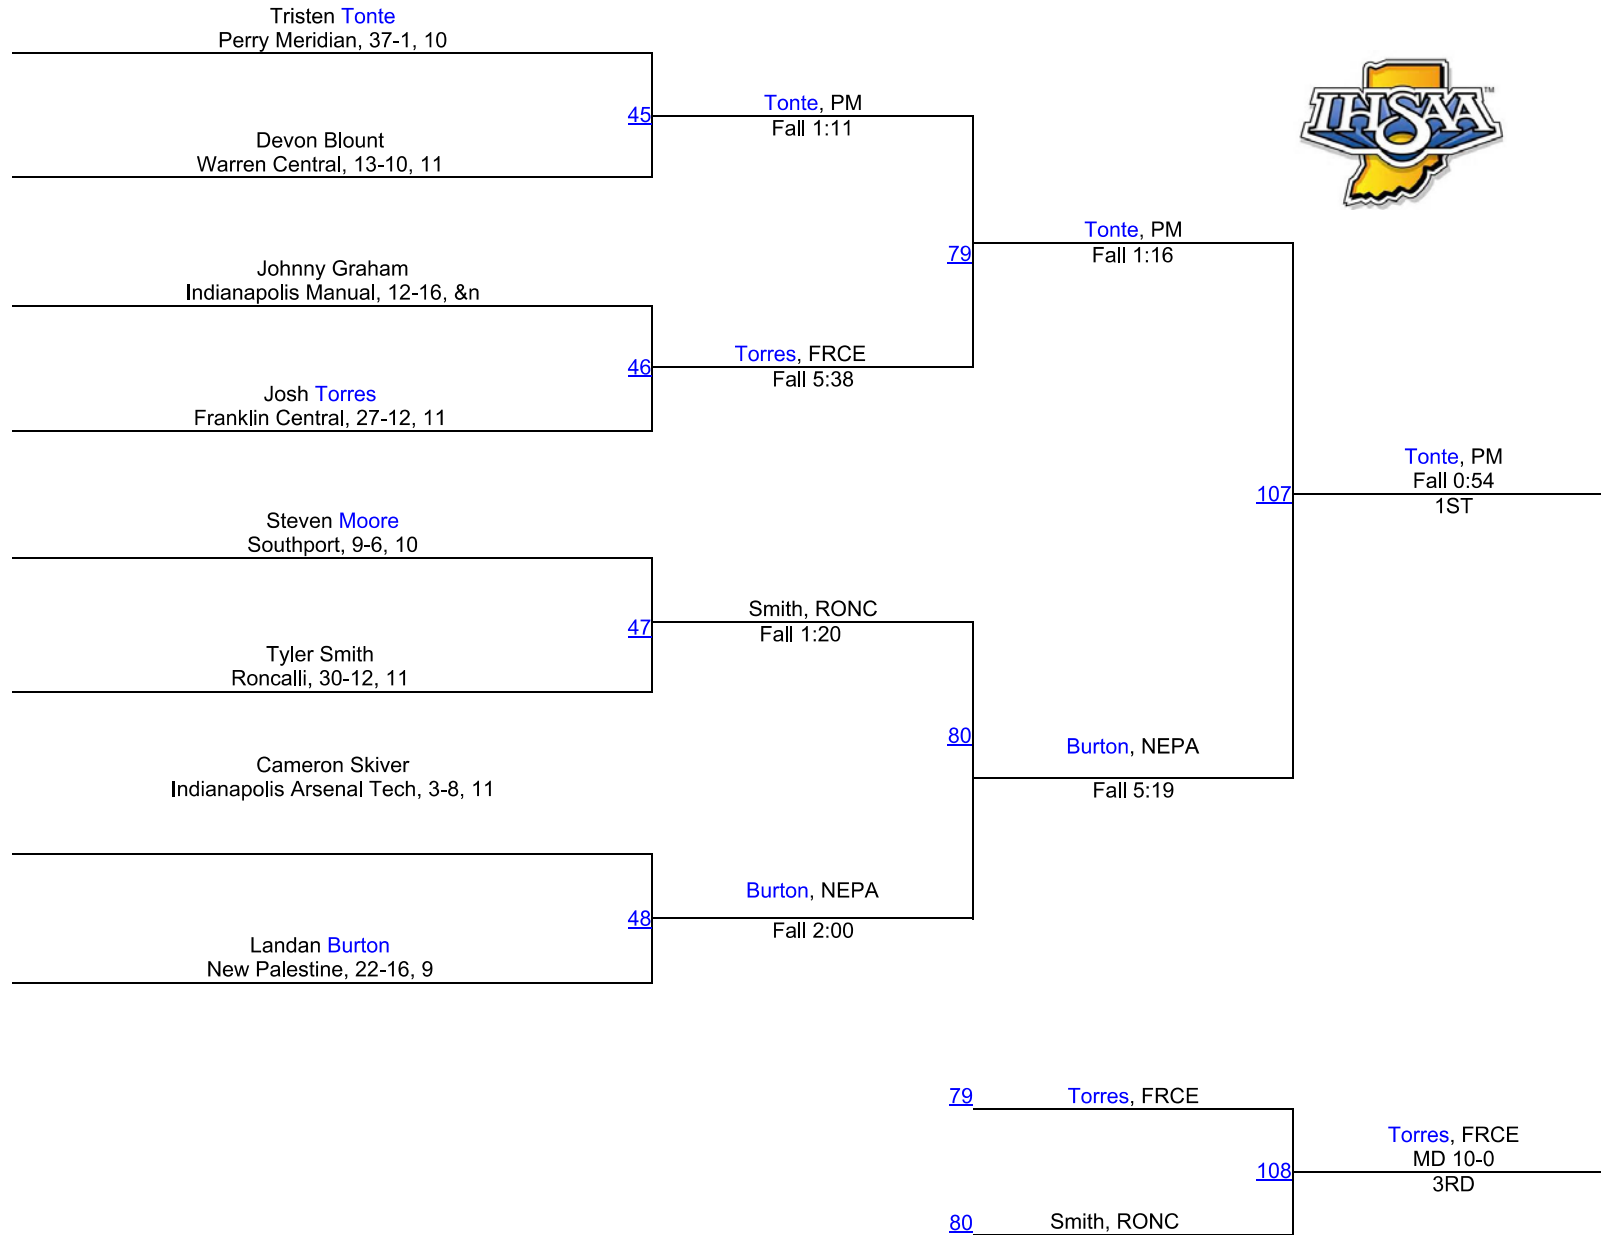

Team Scores

1.	Perry Meridian	207.0
2.	Warren Central	174.0
3.	New Palestine	116.5
4.	Roncalli	48.0
5.	Franklin Central	43.5
6.	Triton Central	39.0
7.	Pike	36.0
8.	Greenfield-Central	32.0
9.	Southport	27.0
10.	Beech Grove	25.5
11.	Indianapolis Cardinal Ritter	16.5
12.	Indianapolis Scecina	11.0
13.	Indianapolis Howe	6.0
14.	Indianapolis Arsenal Technical	0.0
14.	Indianapolis Broad Ripple	0.0
14.	Indianapolis Crispus Attucks	0.0
14.	Indianapolis Manual	0.0
14.	Indianapolis Washington	0.0
14.	Mt. Vernon (Fortville)	0.0
14.	Shelbyville	0.0
14.	Speedway	0.0

IHSAA Regional @ Perry Meridian

160

IHSAA Regional @ Perry Meridian

170

IHSAA Regional @ Perry Meridian

182

IHSAA Regional @ Perry Meridian

195