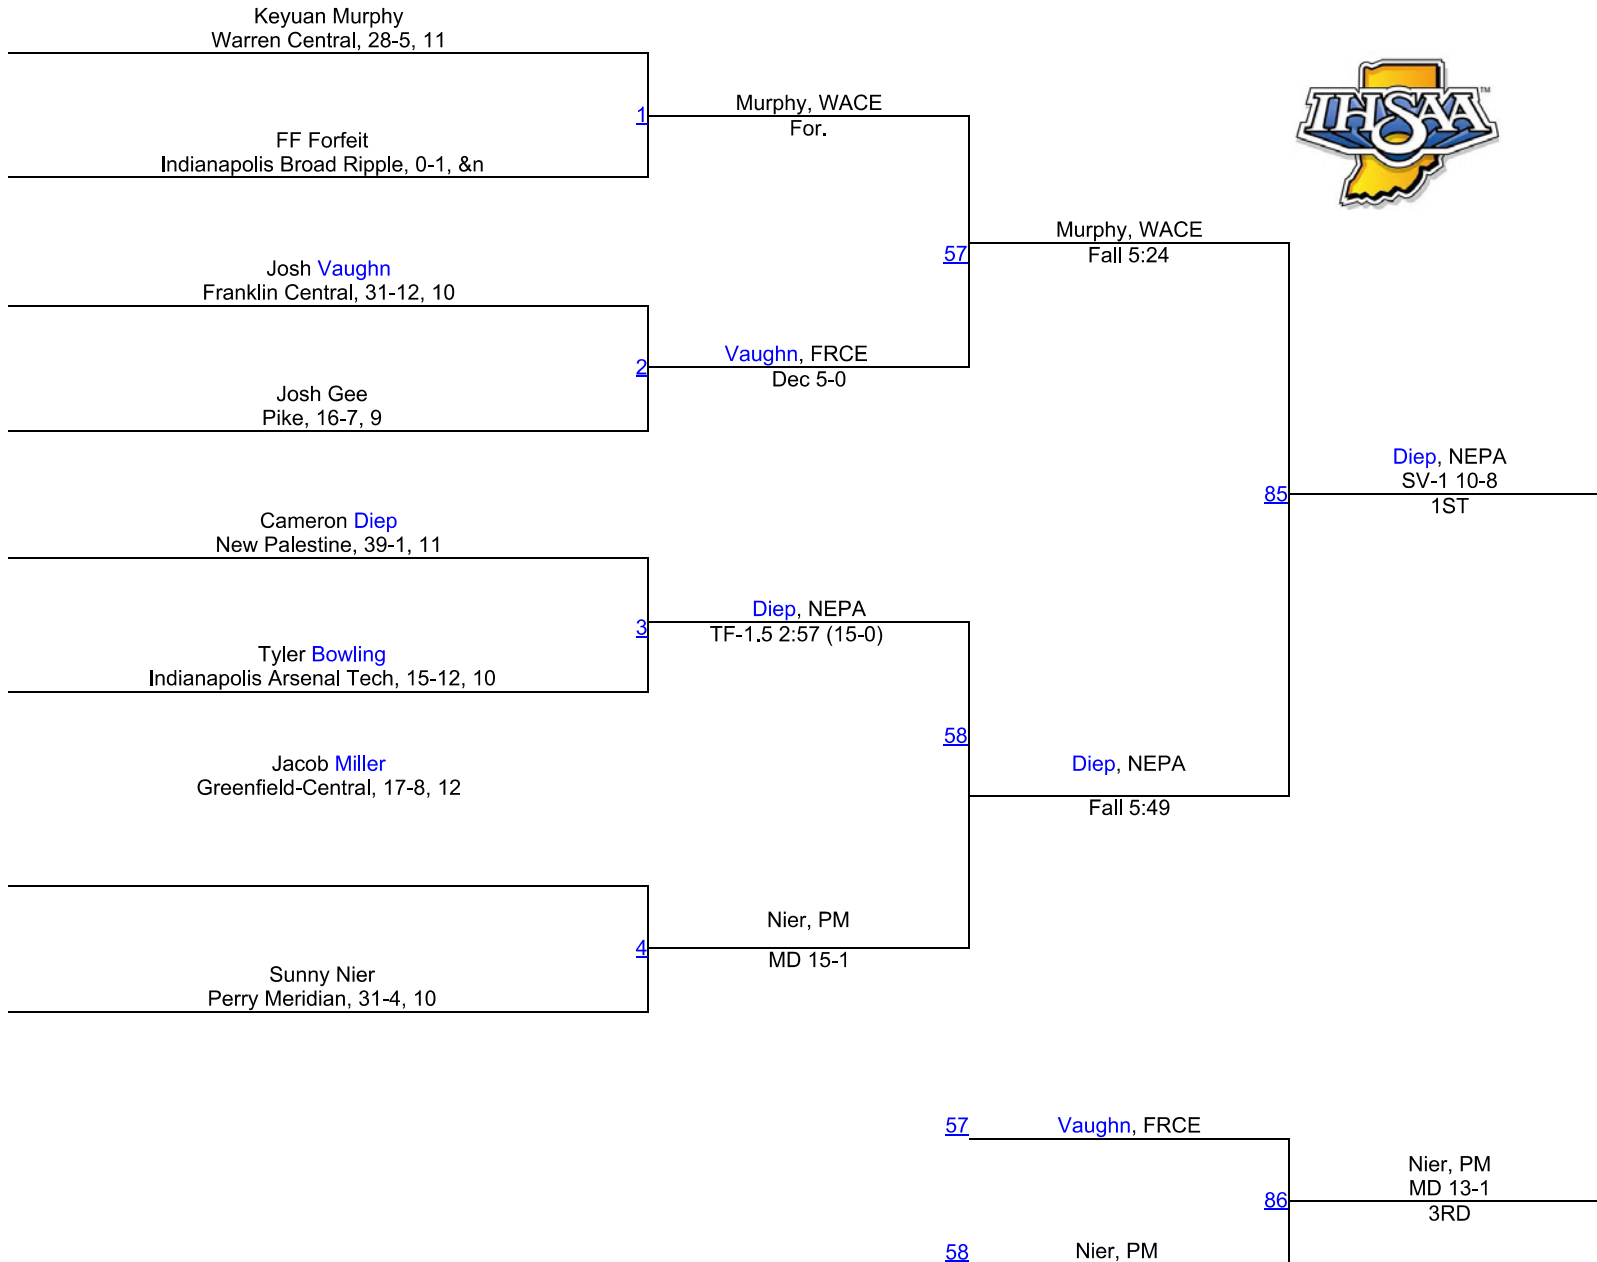

Team Scores

1.	Perry Meridian	207.0
2.	Warren Central	174.0
3.	New Palestine	116.5
4.	Roncalli	48.0
5.	Franklin Central	43.5
6.	Triton Central	39.0
7.	Pike	36.0
8.	Greenfield-Central	32.0
9.	Southport	27.0
10.	Beech Grove	25.5
11.	Indianapolis Cardinal Ritter	16.5
12.	Indianapolis Scecina	11.0
13.	Indianapolis Howe	6.0
14.	Indianapolis Arsenal Technical	0.0
14.	Indianapolis Broad Ripple	0.0
14.	Indianapolis Crispus Attucks	0.0
14.	Indianapolis Manual	0.0
14.	Indianapolis Washington	0.0
14.	Mt. Vernon (Fortville)	0.0
14.	Shelbyville	0.0
14.	Speedway	0.0

IHSAA Regional @ Perry Meridian

106

IHSAA Regional @ Perry Meridian

113

IHSAA Regional @ Perry Meridian

120

IHSAA Regional @ Perry Meridian

126