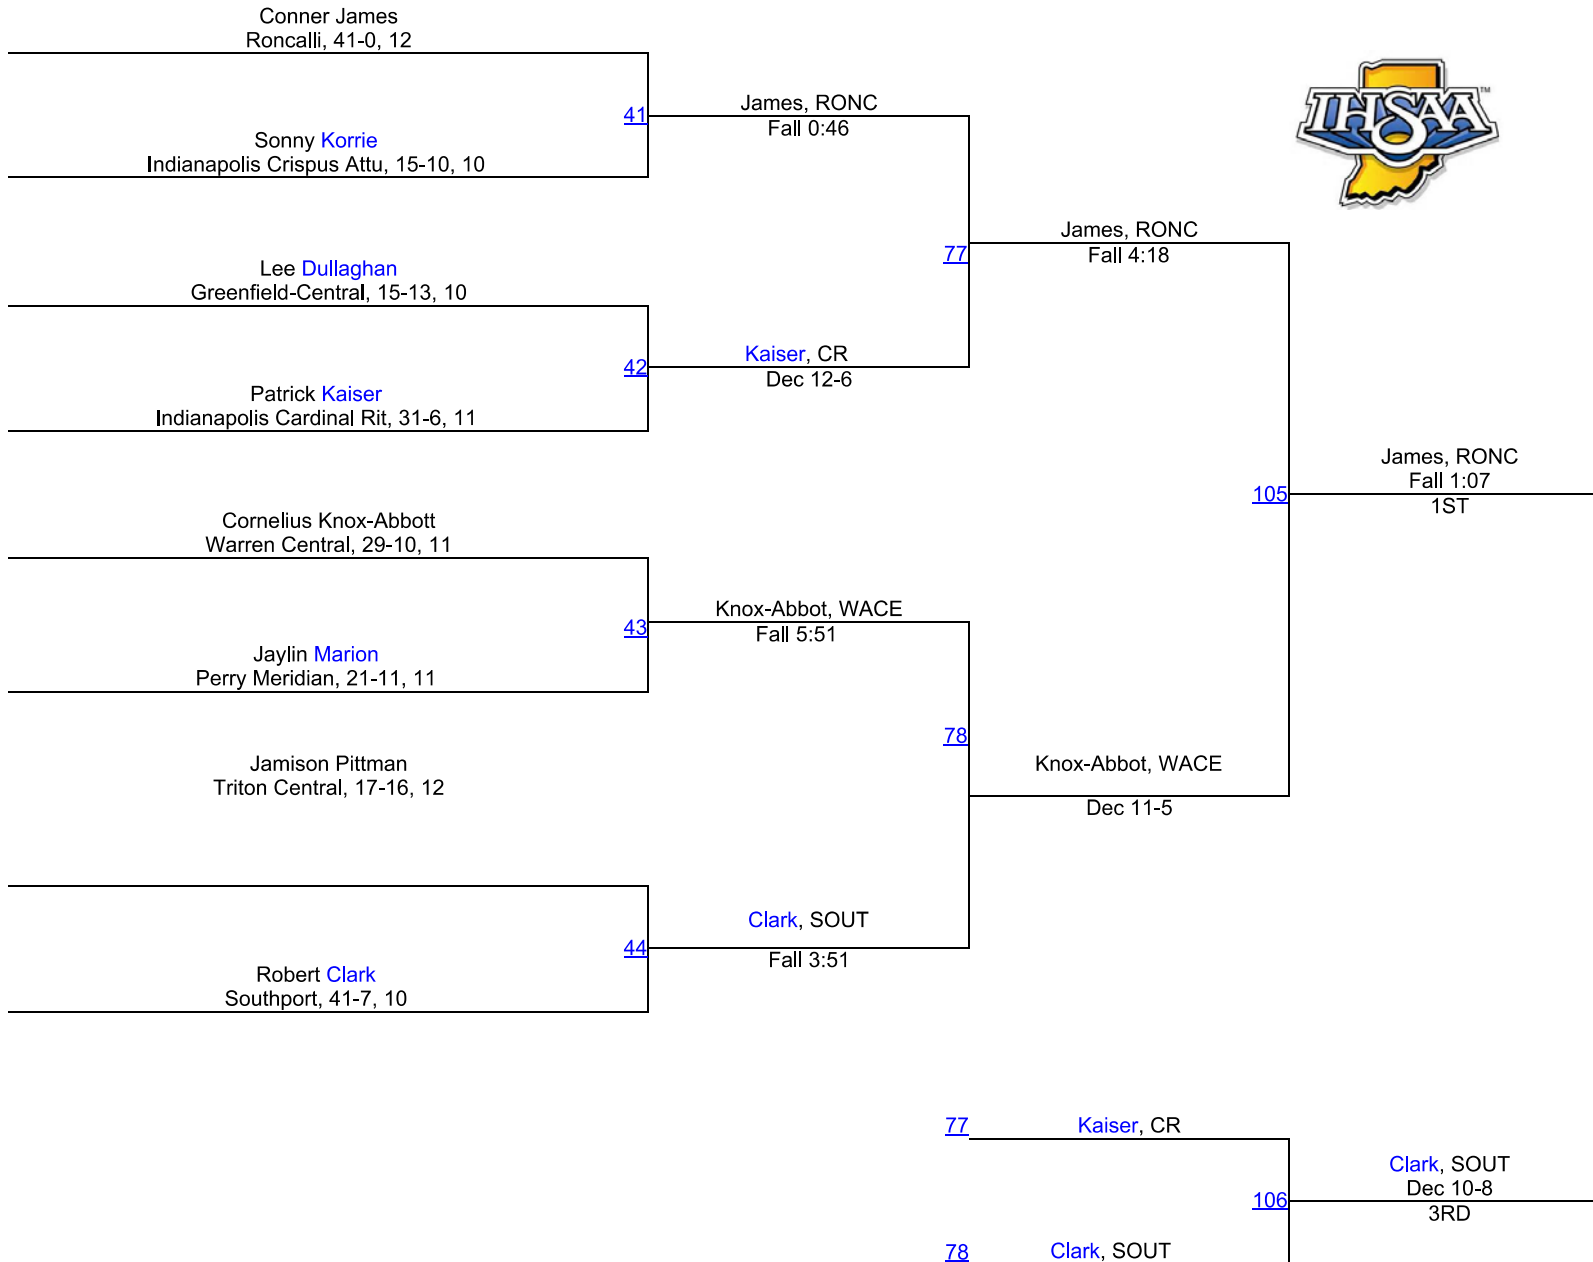

Team Scores

1.	Perry Meridian	207.0
2.	Warren Central	174.0
3.	New Palestine	116.5
4.	Roncalli	48.0
5.	Franklin Central	43.5
6.	Triton Central	39.0
7.	Pike	36.0
8.	Greenfield-Central	32.0
9.	Southport	27.0
10.	Beech Grove	25.5
11.	Indianapolis Cardinal Ritter	16.5
12.	Indianapolis Scecina	11.0
13.	Indianapolis Howe	6.0
14.	Indianapolis Arsenal Technical	0.0
14.	Indianapolis Broad Ripple	0.0
14.	Indianapolis Crispus Attucks	0.0
14.	Indianapolis Manual	0.0
14.	Indianapolis Washington	0.0
14.	Mt. Vernon (Fortville)	0.0
14.	Shelbyville	0.0
14.	Speedway	0.0

IHSAA Regional @ Perry Meridian

160

IHSAA Regional @ Perry Meridian

170

IHSAA Regional @ Perry Meridian

182

IHSAA Regional @ Perry Meridian

195