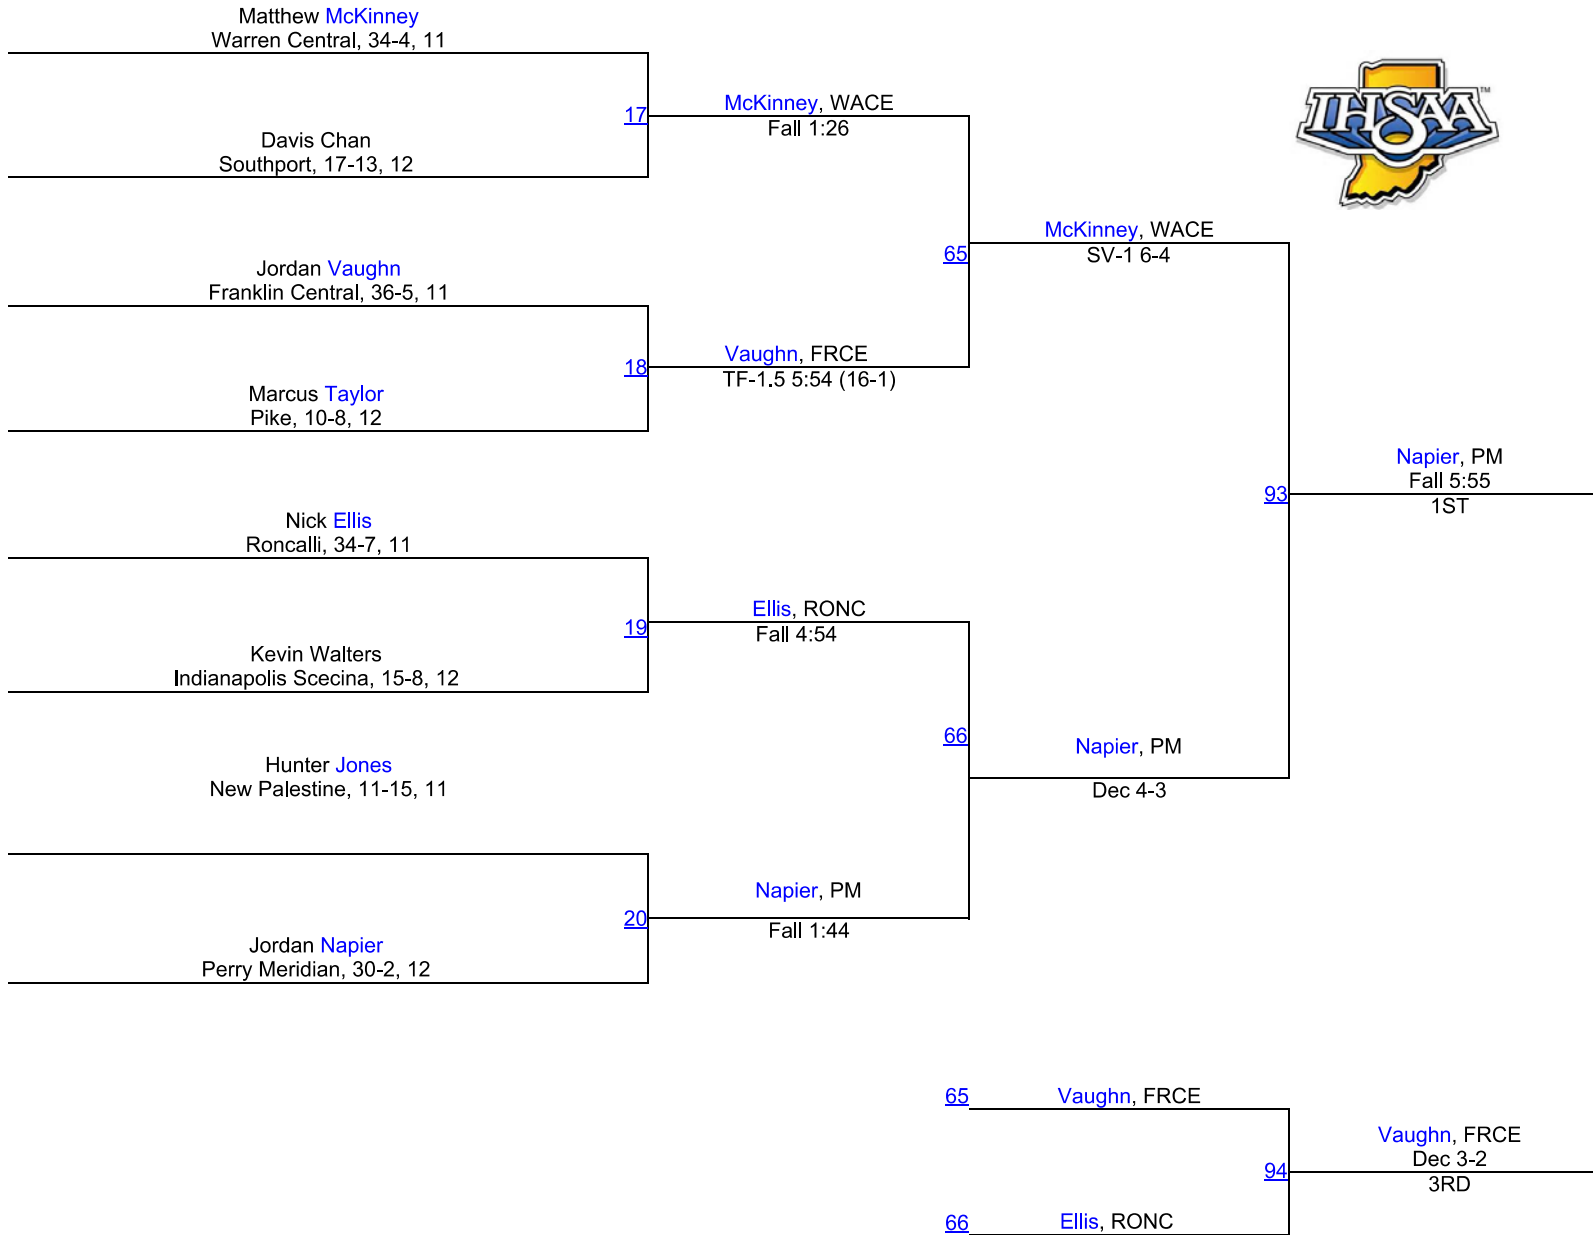

Team Scores

1.	Perry Meridian	207.0
2.	Warren Central	174.0
3.	New Palestine	116.5
4.	Roncalli	48.0
5.	Franklin Central	43.5
6.	Triton Central	39.0
7.	Pike	36.0
8.	Greenfield-Central	32.0
9.	Southport	27.0
10.	Beech Grove	25.5
11.	Indianapolis Cardinal Ritter	16.5
12.	Indianapolis Scecina	11.0
13.	Indianapolis Howe	6.0
14.	Indianapolis Arsenal Technical	0.0
14.	Indianapolis Broad Ripple	0.0
14.	Indianapolis Crispus Attucks	0.0
14.	Indianapolis Manual	0.0
14.	Indianapolis Washington	0.0
14.	Mt. Vernon (Fortville)	0.0
14.	Shelbyville	0.0
14.	Speedway	0.0

IHSAA Regional @ Perry Meridian

106

IHSAA Regional @ Perry Meridian

113

IHSAA Regional @ Perry Meridian

120

IHSAA Regional @ Perry Meridian

126

IHSAA Regional @ Perry Meridian

132

IHSAA Regional @ Perry Meridian

138

IHSAA Regional @ Perry Meridian

145

IHSAA Regional @ Perry Meridian

152